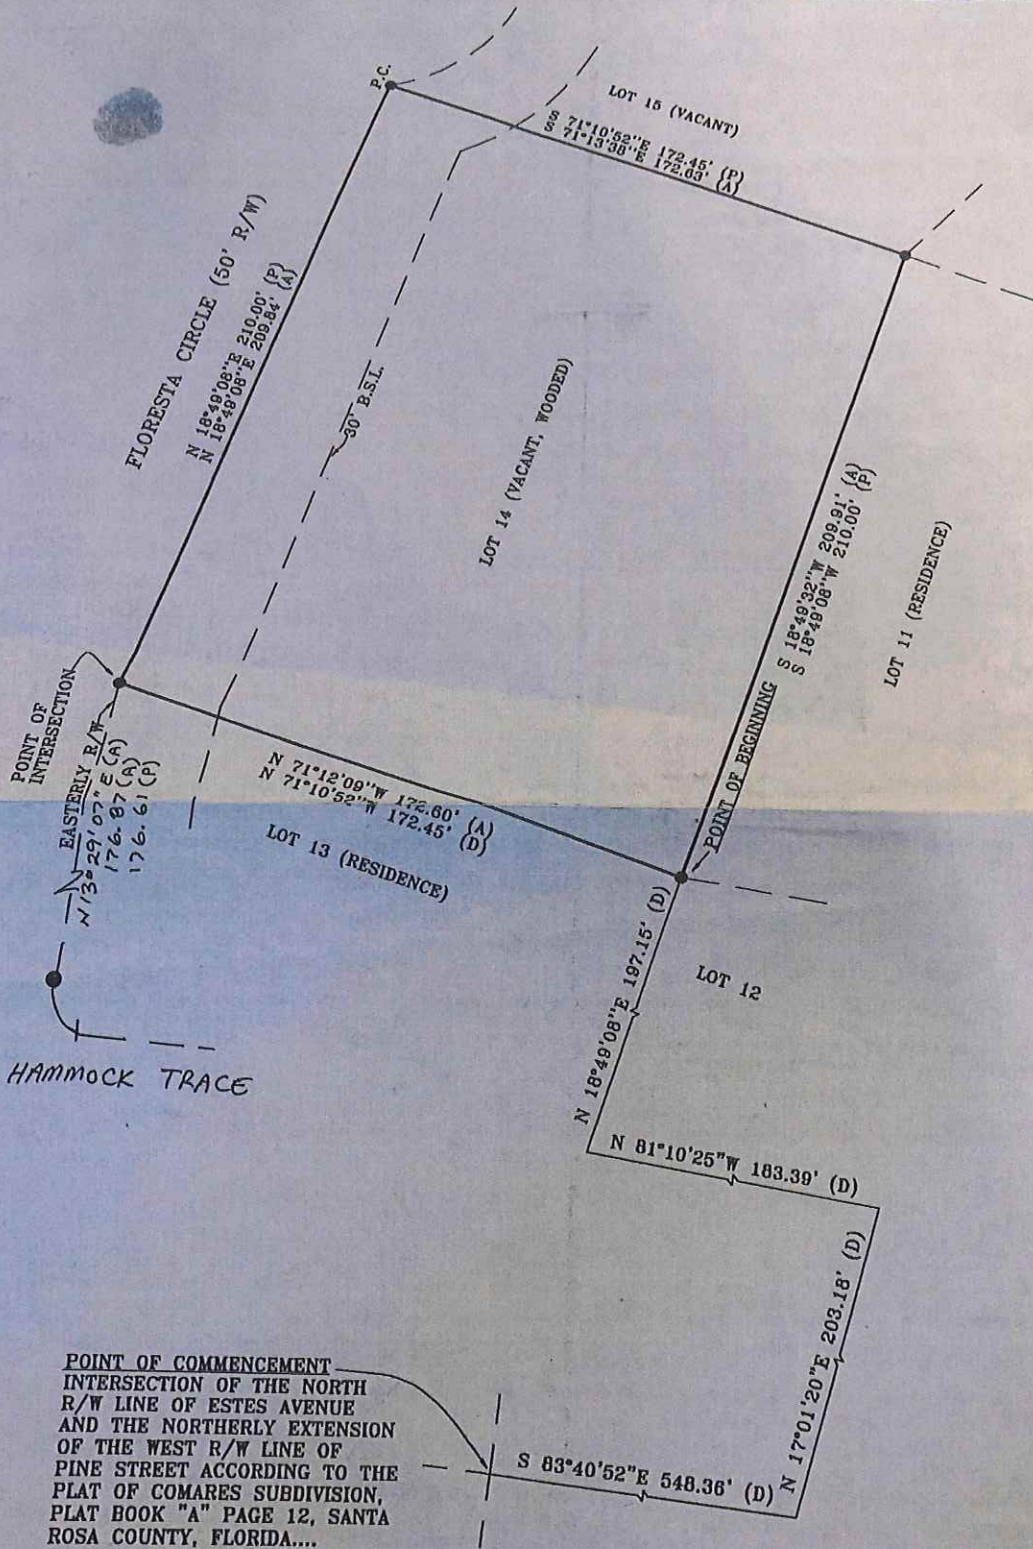

14 Live Oak Street
Suite "B"
Gulf Breeze, FL 32561

(850) 932-8585
(850) 484-8753
FAX (850) 932-0004

POINT OF COMMENCEMENT
INTERSECTION OF THE NORTH
R/W LINE OF ESTES AVENUE
AND THE NORTHERLY EXTENSION
OF THE WEST R/W LINE OF
PINE STREET ACCORDING TO THE
PLAT OF COMARES SUBDIVISION,
PLAT BOOK "A" PAGE 12, SANTA
ROSA COUNTY, FLORIDA....

© COPYRIGHT 2004 BY LANDS END SURVEYING, INC.
THIS MAP DRAWING IS PROTECTED FROM UNAUTHORIZED USE BY STATE AND FEDERAL COPYRIGHT ACTS. THIS MAP IS NOT TO BE COPIED OR REPRODUCED
EITHER IN WHOLE OR PART, OR TO BE USED FOR ANY OTHER PURPOSE. THIS DRAWING CANNOT BE USED FOR THE BENEFIT
OF ANY OTHER PERSON, COMPANY, OR FIRM NOT LISTED ON PAGE 2 WITHOUT THE PRIOR WRITTEN CONSENT OF COPYRIGHT OWNER.
PAGE 1 OF 2

NOTE: This map is not complete or valid without...